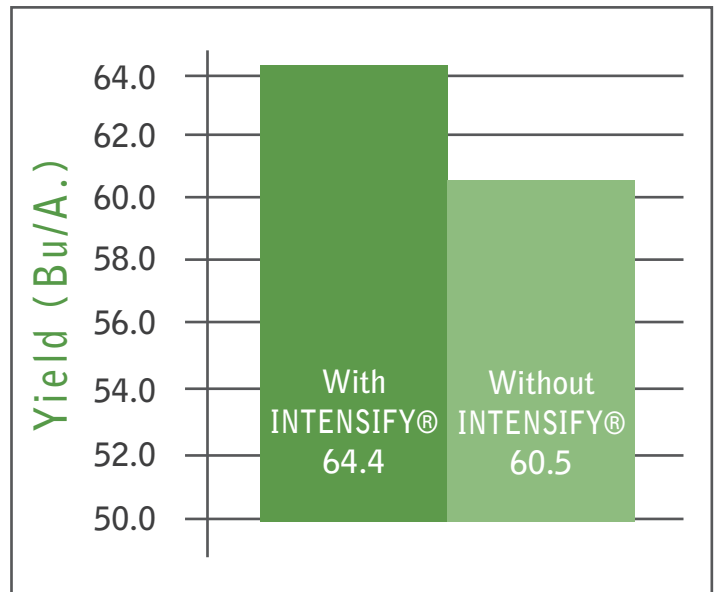

NATIONAL SOYBEAN YIELD RESULTS - 2018

Results: Average **3.9 Bu/A.** gained with Intensify (49 locations)

Nationwide results from: IA, IN, KS, MN, MO, ND, NE, OH, PA, SD

Your Conklin Independent Distributor is: