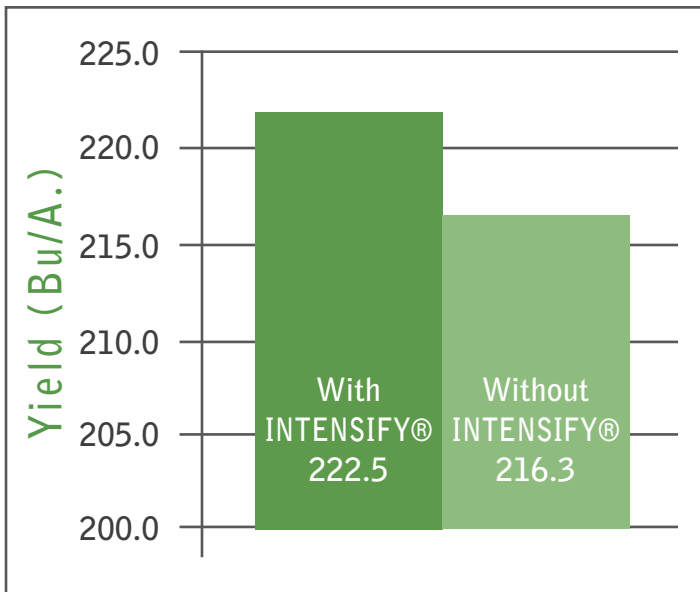

NATIONAL CORN YIELD RESULTS - 2018

Results: Average **6.2 Bu/A.** gained with Intensify (83 locations)

Nationwide results from: CO, IA, IL, IN, KS, MN, MO, NE, OH, PA, WI

INTENSIFY is a trademark of Conklin Company Inc. Always read and follow label directions. See Application Booklet for crop recommendations, rates, and guidelines. For a list of available state registrations, contact Conklin or go to conklin.com/intensify.

AgroVantage is part of the family of Conklin products designed to save fuel, energy, time, and money so you can work smarter, live better. Opportunities are available to start your own Conklin business.

Easy Mixing

INTENSIFY readily dissolves in starter fertilizer and water, making it ideal for tank-mixing with other products.

Results You Can See

With strong roots and early emergence, INTENSIFY gets your crops off to the right start to maximize your yield potential.