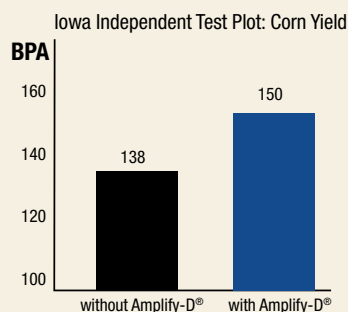

Amplify Helps Set the Stage for Higher Yields

Amplify has shown positive results on corn, milo, cotton, small grains, small seeded grasses and alfalfa. Faster seedling emergence equals a more uniform stand.

Performance Characteristics

- Enhances seedling vigor and stand establishment
- Potential to increase yields
- Will not interfere with pesticide performance
- Stabilizes seed microclimate
- Fuels fast seedling growth

Product Characteristics

- Effective on cotton, corn, alfalfa, small seeded grasses and small grains
- Provides additional adenosine monophosphate (AMP)
- Amplify-D provides supplemental micronutrients
- Compatible with most seed treatments
- Blue (Amplify-D) or green (Amplify-L) color makes treated seeds easily identifiable

Bigger Yields Mean Bigger Profits

In this independent Iowa study on no-till corn, Amplify-D – treated seed increased corn yield by 12 bushels per acre.

AgroVantage is part of the family of Conklin products designed to save fuel, energy, time and money so you can work smarter, live better. Opportunities are available to start your own Conklin business.

CONKLIN AgroVantage
SYSTEM

AG0120_001_0311_SellSheetAmplify
©2011 Conklin Company Inc. 074385 311